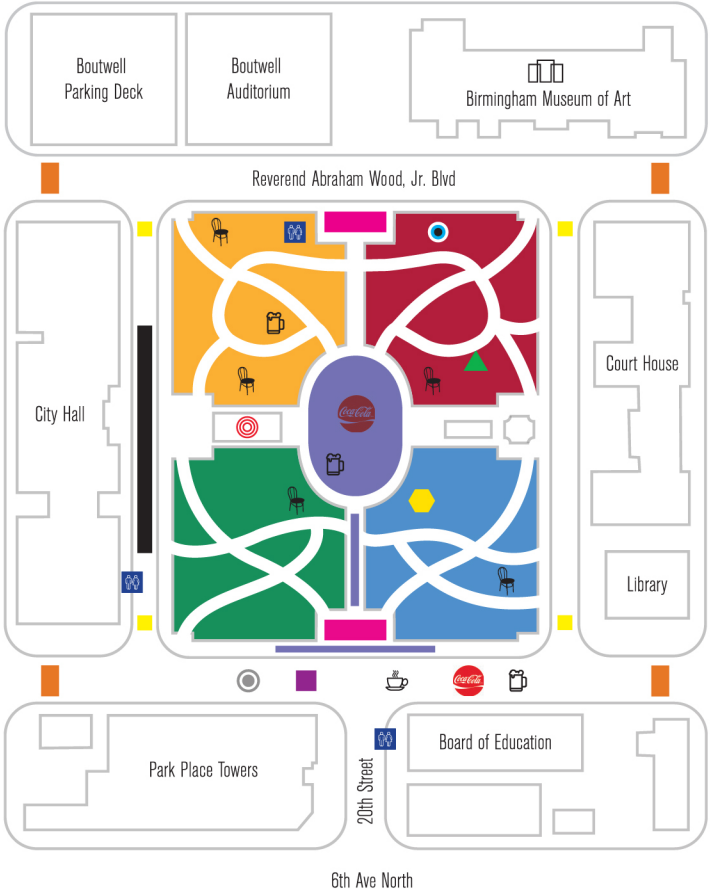

Magic City Art Connection

Venue Map & Key

	Artist 100's		EyeBeam Project
	Artist 200's		High School Sculptures
	Artist 300's		Centre Stage
	Arist 400's		Fountain Info Center
	Corks & Chefs		Park Place Cafe
	Imagination Festival		Coca Cola & Beverages
	High School Sculptures		Beer & Wine
	Closed to Cars & Traffic		Restrooms
	Entry Gates		Pop Up Lounge
	Volunteer Check In		Backyard Centre Stage Imagine That Parades
	Birmingham Museum of Art		